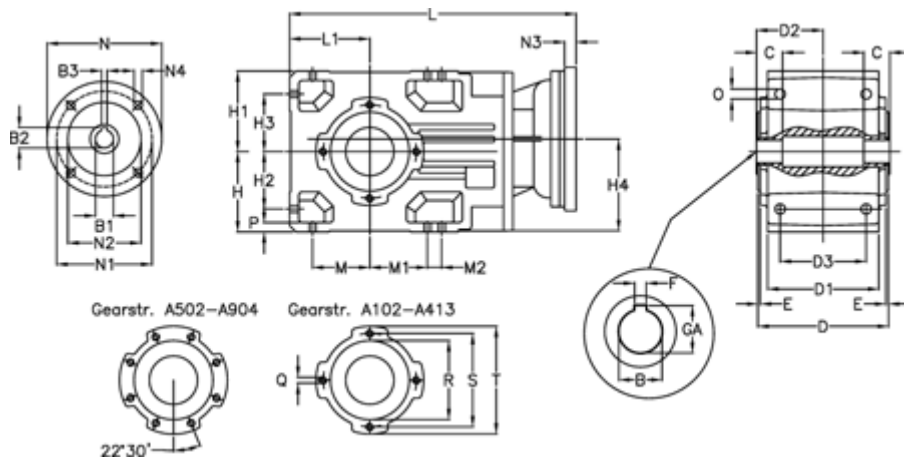

Article number: 29600303664235

Description: Bevel helical gearbox
A302UH40-36,6-P90B5

Measures

B = 40	D3 = 95	H3 = 63.0	N1 = 165	S = 115
B1 = 24	Description = A302UH40-xx-P90 B5	H4 = 108.5	N2 = 130	T = 140
B2 = 27.3	E = 3.0	L = 352.5	N3 = 0	
B3 = 8	F = 12	L1 = 90	N4 = M10x12	
C = 25	GA = 43.3	M = 63.0	O = 12.0	
D = 156	H = 90	M1 = 63.0	P = 11	
D1 = 130	H1 = 90	M2 = 22	Q = M8x15	
D2 = 80.0	H2 = 63.0	N = 200	R = 95	